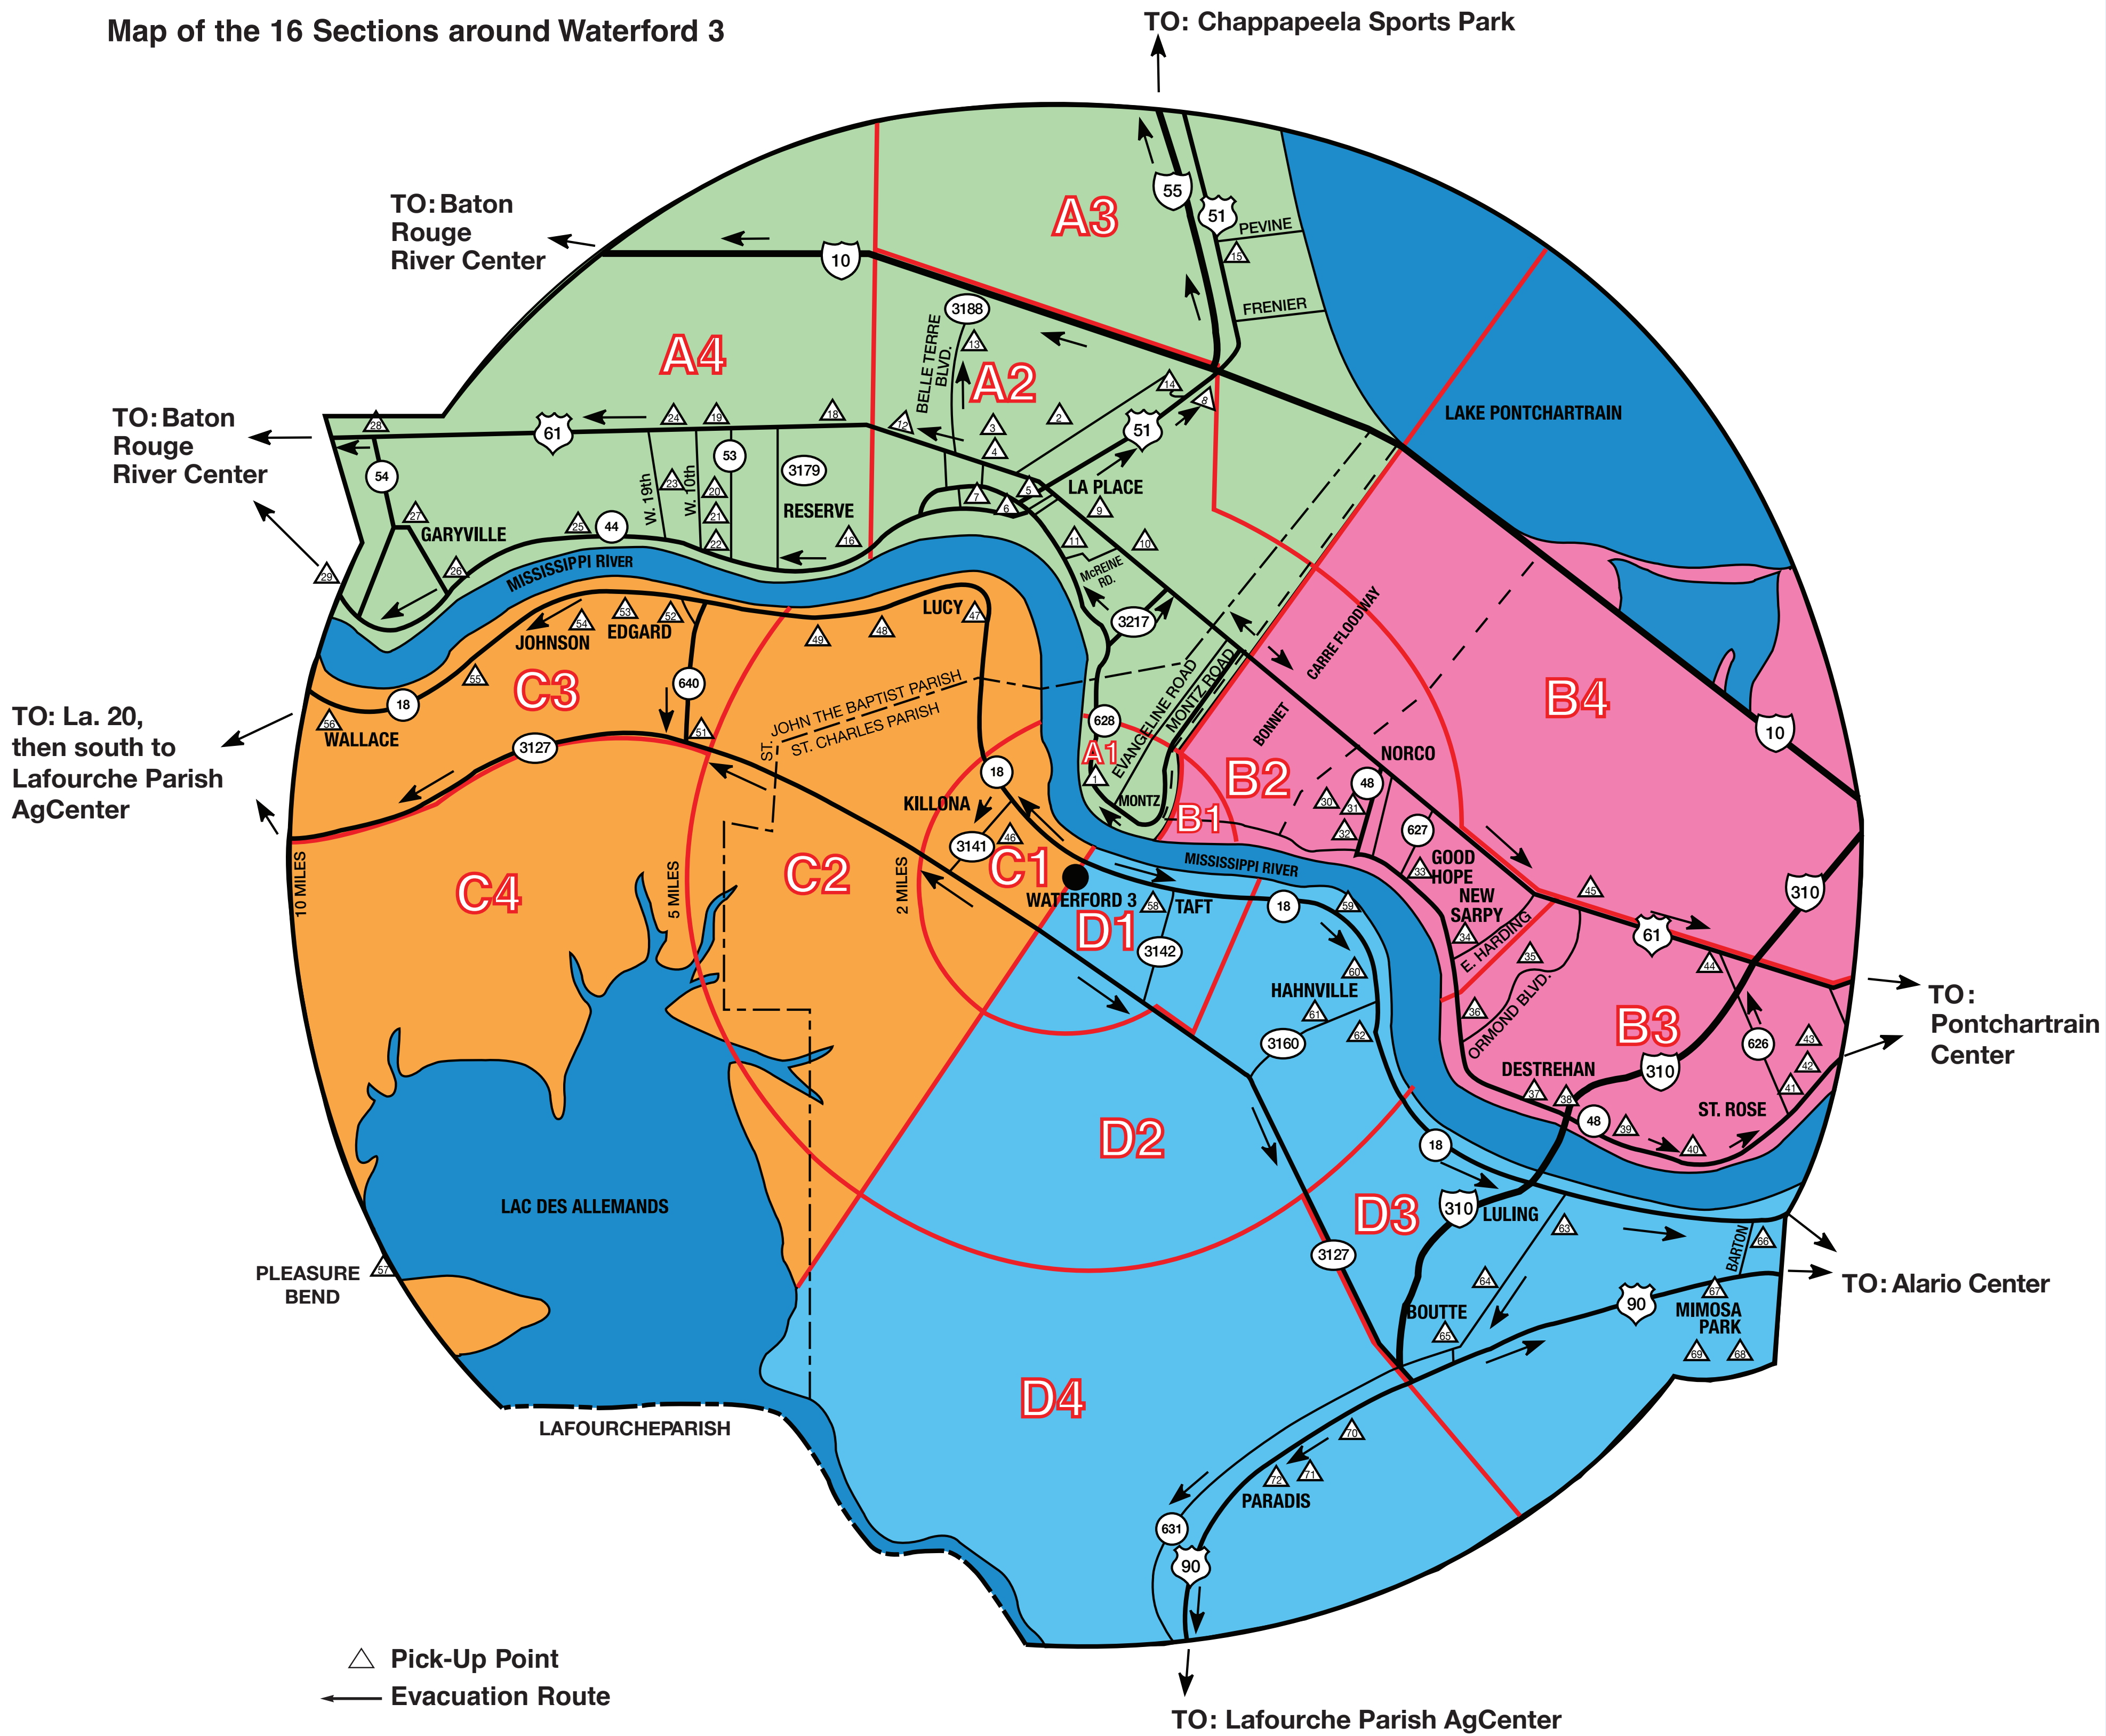

WATERFORD 3 NUCLEAR UNIT EMERGENCY PUBLIC INFORMATION

Map of the 16 Sections around Waterford 3

WHAT TO DO IF THERE IS AN EMERGENCY AT THE WATERFORD 3 NUCLEAR UNIT

A Message to Persons Who Live, Work or Are Visiting in the Sections Shown on the Map

What will happen in an emergency at Waterford 3?
If there is a problem, state and parish officials will decide how severe it is. Most problems will not affect you. If the experts decide there is a serious emergency, however, you may have to protect yourself.

How will you know if there is an emergency?
Look at the map at left. If you are in one of the numbered sections, you will be warned in one or more of these ways.
— Sirens will go on.
— Radio and TV stations will broadcast warnings.
— Firemen and deputies may go through the area to warn you.

What should you do in an emergency?
— Stay as calm as you can. You will have some time to take the needed steps. Remember that nuclear plants do not explode.
— Tune your radio or TV set to one of the stations below for information.
★ Radio – WWL-870 AM
★ Radio – WLMG – 101.9 FM
★ Radio – WWL-FM – 105.3 FM
★ Radio – 1370-AM (St. Charles)
★ TV – Channels 4-WVL, 6-WDSU, 8-WVUE, 26-WGNO, AT&T Uverse Channel 99, St. Charles – Cox 6, St. John – Comcast or RTC Cable Channel 15
— Follow the advice given for the Section of the map you are in. (See chart below map.)

What should you NOT do?
— DO NOT use your telephone unless you or someone you know is injured or too sick to do what is necessary.
— DO NOT call or go to your children's school. Special care will be taken of school children.
— DO NOT leave the section of the map you are in unless told to do so.

What if you are told to PROTECT YOUR BREATHING?
— Cover your nose and mouth with a handkerchief or other cloth.
— Close the windows and doors if you are in a building or car. Turn the vent or A/C to "recirc" or "max" if you are in a car.
— Turn off window and attic fans.
— Turn heating or cooling systems to "recirc" or "vent closed" if available. If not, turn off heating or cooling systems.

What if you are told to Monitor and Prepare?
— Make sure family members are together.
— Listen to radio and TV.
— Prepare for the possibility of evacuation or sheltering-in-place.
— Keep off the road.

What if you are told to SHELTER IN PLACE?
— Be sure that this order applies to your section of the map. If it does, follow the next steps.
— Stay inside until your radio or TV says you can leave safely.
— Close all doors and windows.
— Turn off window and attic fans.
— Turn heating or cooling systems to "recirc" or "vent closed" if available. If not, turn off heating or cooling systems.
— Keep your pets inside.
— Listen to the radio or TV stations for further advice.

What about your house?
— Turn off the lights and household appliances. Leave the refrigerator and freezer on.
— Lock your house. The section where you live will be guarded while you are away.